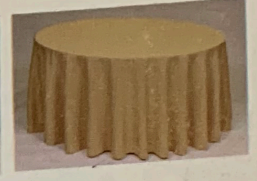

**YOUR LOGO
HERE**

800-555-1234
 P: 000-000-0000 F: 000-000-0000
WWW.WERENTLINENS.COM

SOLIDS

The Very Best. We Have Them All.

- 20" x 20" Napkin
- 54" x 54" Square
- 72" x 72" Square
- 108" x 108" Square (White Only)
- 60" x 120" Banquet
- 90" x 90" Square
- 90" Round
- 96" Round
- 108" Round
- 120" Round
- 132" Round
- 60" Serpentine
- 84" Umbrella
- 108" Umbrella (White Only)
- 90" x 132"
- 90" x 156"
- 13' Skirt (All Colors)
- 8.5' Skirt (White/Black Only)
- 13' Stage Skirt (White/Black Only)
- Chair Sash 8"x110"

Peach

Coral

Tan

Camel

Cafe

Sage

Olive

Copper