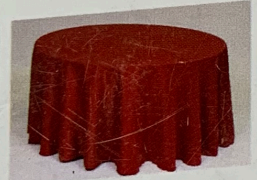

Terra Cotta