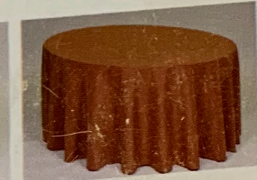

**YOUR LOGO
HERE**

800-555-1234
 P: 000-000-0000 F: 000-000-0000
WWW.WERENTLINENS.COM

SOLIDS

The Very Best. We Have Them All.

- 20" x 20" Napkin
- 54" x 54" Square
- 72" x 72" Square
- 108" x 108" Square (White Only)
- 60" x 120" Banquet
- 90" x 90" Square
- 90" Round
- 96" Round
- 108" Round
- 120" Round
- 132" Round
- 60" Serpentine
- 84" Umbrella
- 108" Umbrella (White Only)
- 90" x 132"
- 90" x 156"
- 13' Skirt (All Colors)
- 8.5' Skirt (White/Black Only)
- 13' Stage Skirt (White/Black Only)
- Chair Sash 8"x110"

Peach

Coral

Tan

Camel

Cafe

Sage

Olive

Copper